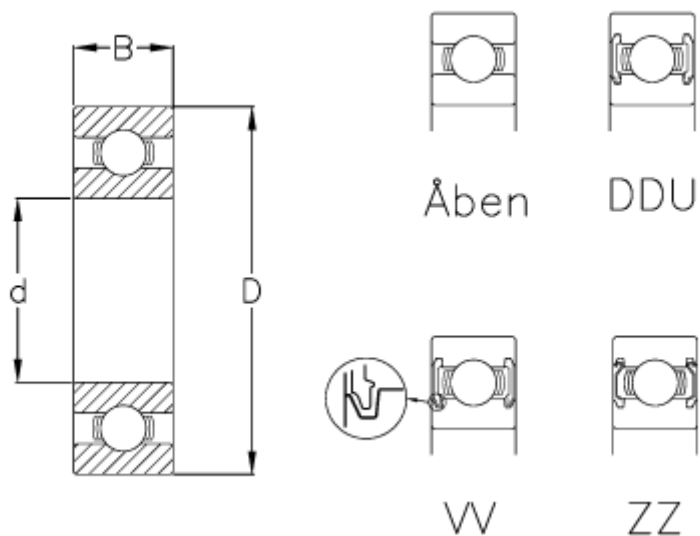

# Data Sheet

Article number: 570111005001

Description: NSK Bearing 6322 CM

Note: Open

## Measures

= 6322

$B = 50$

$d = 110$

$D = 240$